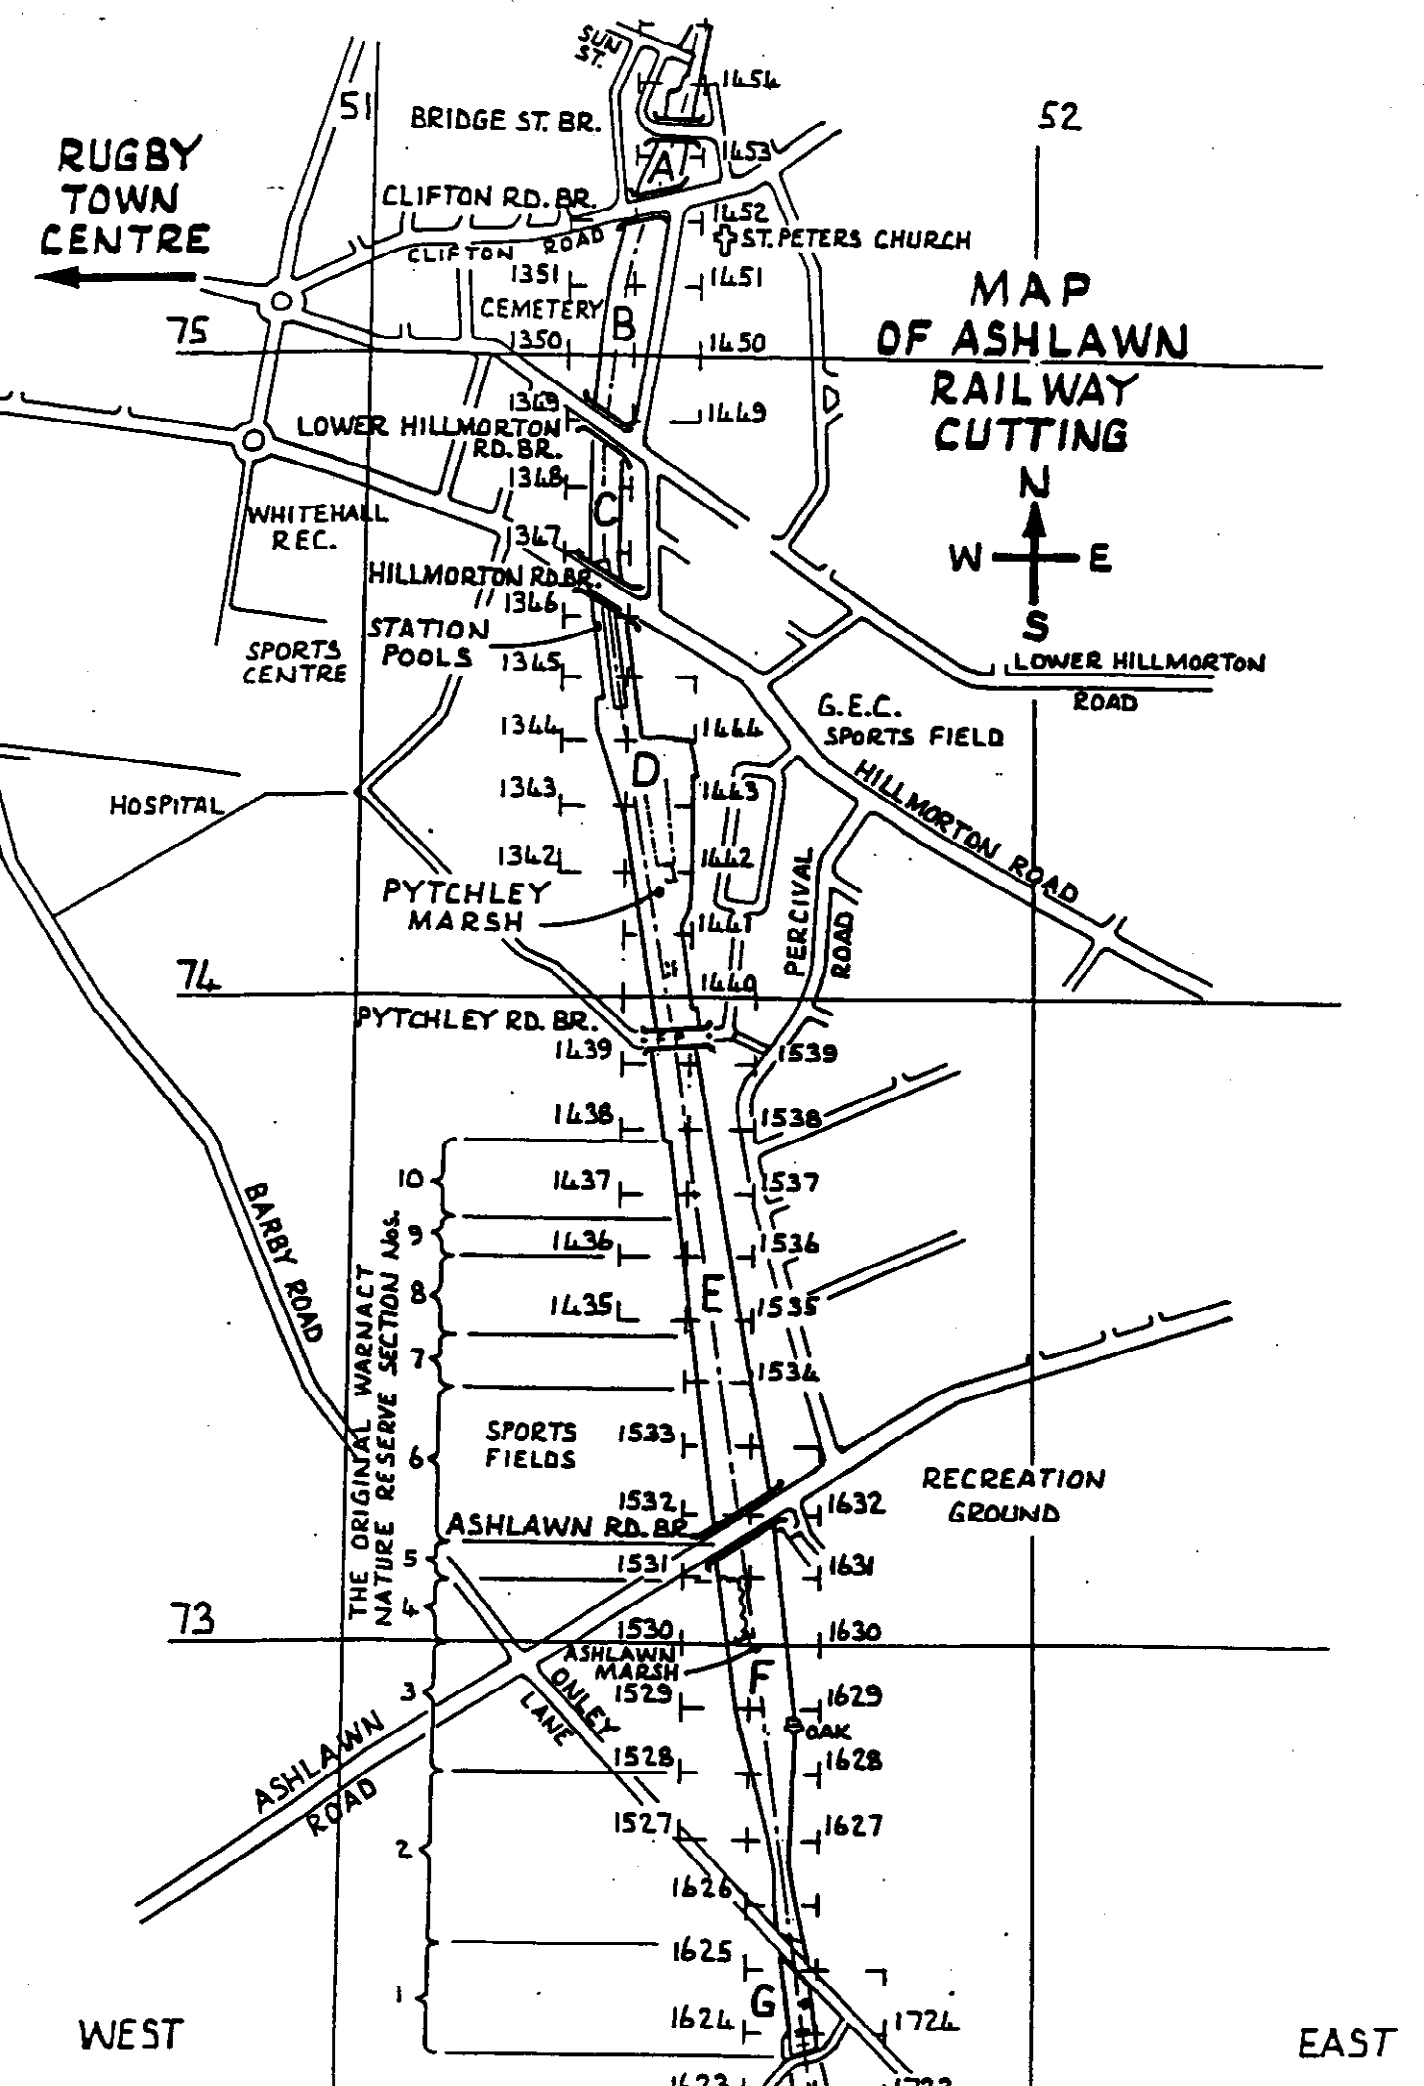

RUGBY TOWN CENTRE

MAP OF ASHLAWN RAILWAY CUTTING

75

74

73

51

52

BRIDGE ST. BR.